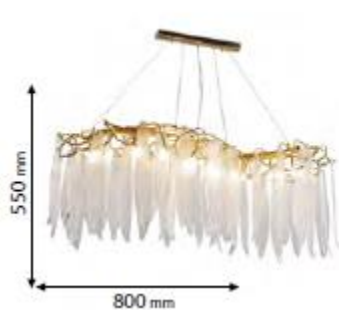

ELMARK[®]

The Brand of Electricity

SERIA AUSTIN

GENERAL INFORMATION »

- ∴ Input Voltage: 220-240VAC
- ∴ Lamp holder: G9
- ∴ Material: Aluminum + Crystals
- ∴ Color of the body: Gold
- ∴ Crystal index: K9
- ∴ Lamps: Not Included, max 11W on lamp holder
- ∴ IP Rate: IP20

DIMENSIONS »

Catalogue number	Depth (mm)	Height (mm)
955AUSTIN10	800	500
955AUSTIN3W	400	200

ADDITIONAL INFORMATION »

Catalogue number	Packing/Box (pcs)
955AUSTIN10	1/1
955AUSTIN3W	1/1